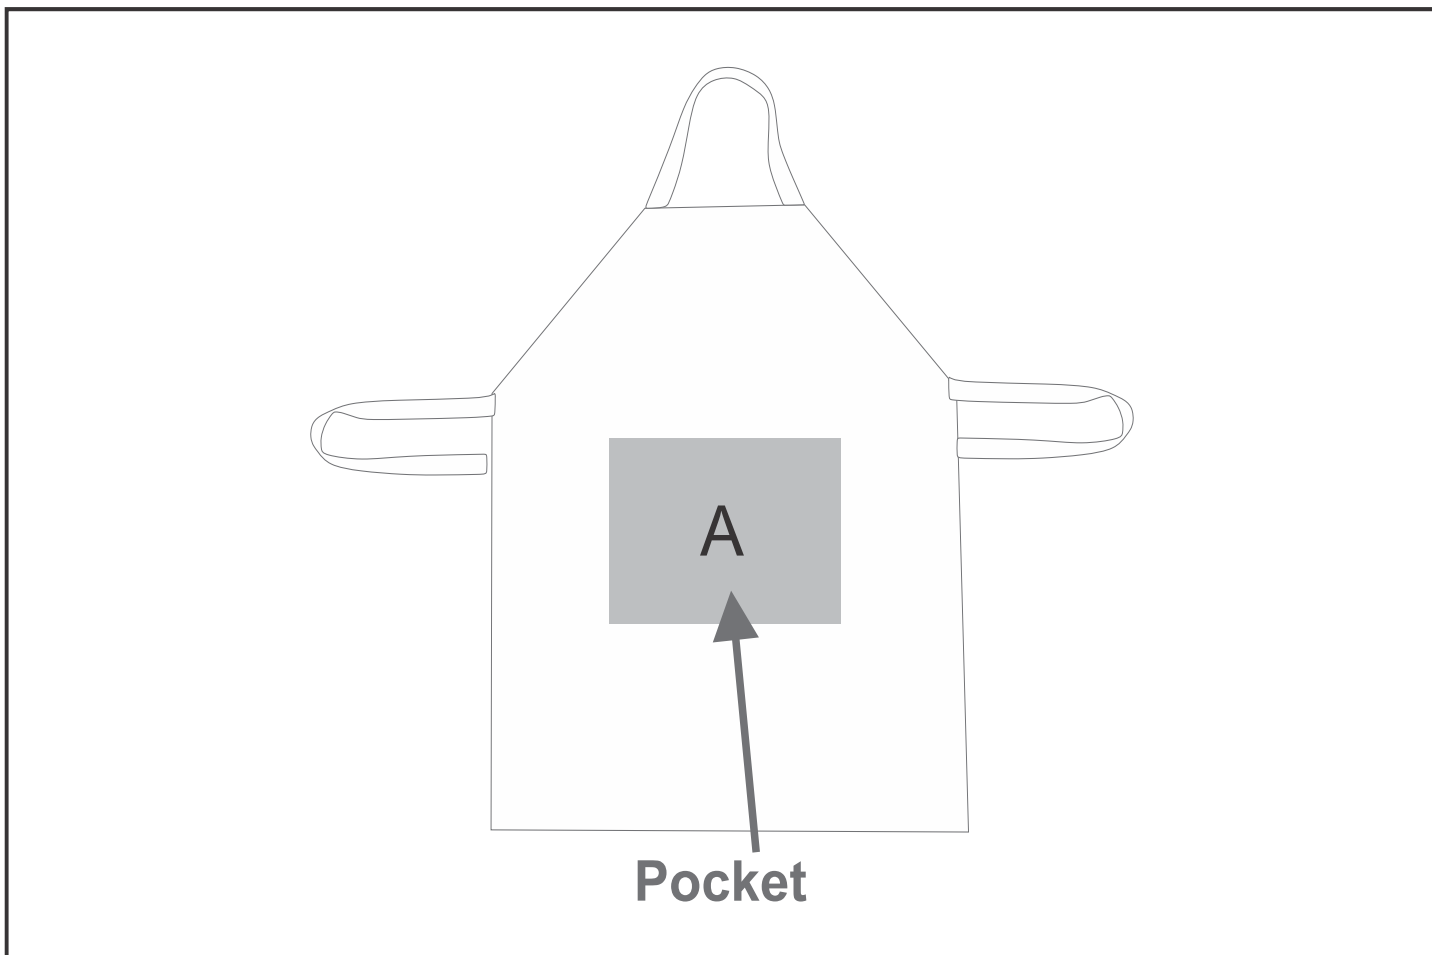

HC-HP-5-G

Hoppla Grillmaster Apron

Need to know:

- Includes 1-Position Sublimation (setup fees apply)
- Please Note: We cannot guarantee 100% logo Alignment on all Brandable Panels.

Branding Options:

Position	Branding Method (Branding Code)	No. of Colours	Dimension
A	Custom Sublimation A (CPSUB-A)	Full Colour	322mm wide x 244mm high